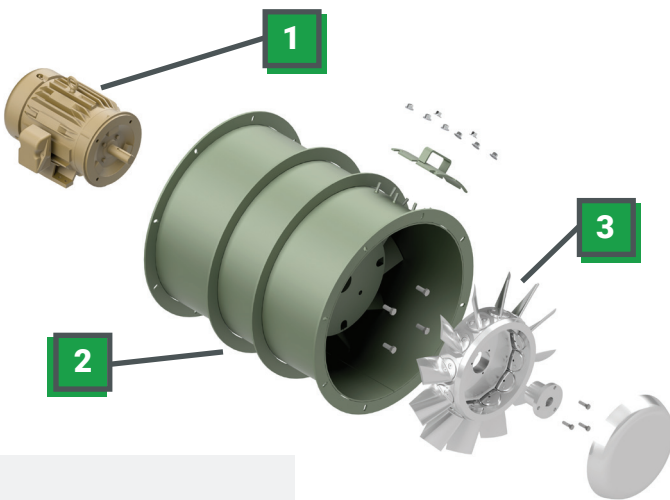

# ORDER REPLACEMENT PARTS ONLINE!

- NOW -  
AVAILABLE!

Starting January 2, nyb offers all replacement parts and components to be purchased online. To start an order, locate the shop number found on the fan nameplate. This is typically formatted as a letter followed by numbers.

## AXIAL

## CENTRIFUGAL

- 1 Motor
- 2 Housing
- 3 Wheel
- 4 Inlet Cone
- 5 Housing
- 6 Motor
- 7 Wheel
- 8 Shaft
- 9 Bearings
- 10 Drive

- Estimated ship date provided at time of order
- Payment is available via credit card
- Expedited shipping option available
- Ship anywhere in the US or Canada, or globally with a freight forwarder
- Option to create a user account to view history/easily reorder parts